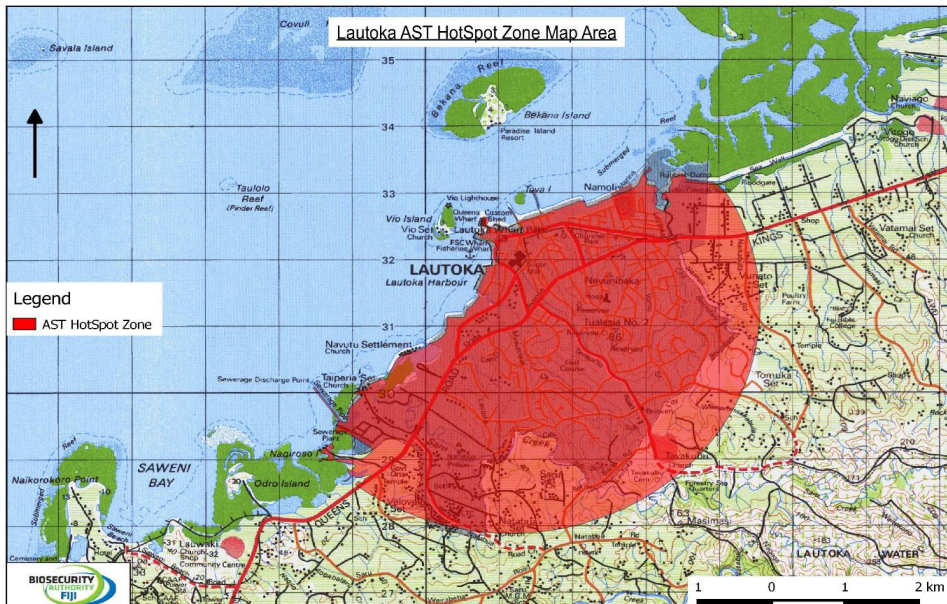

Any movement of all stages of the Asian Subterranean Termites (*Coptotermes gestroi*) including eggs within or out of the declared biosecurity emergency area is strictly prohibited.

Any movement of any material hosting the Asian Subterranean Termites (*Coptotermes gestroi*) within or out of the declared biosecurity emergency areas is strictly prohibited unless the Biosecurity Authority of Fiji provides prior authorisation for the movement. Host material includes the Asian Subterranean Termites (*Coptotermes gestroi*) nests, soil, potted plants, wood, logs, timber, lumber, kindling, planks, wooden building materials, wooden furniture, live plants, harvested host plants (pine, mango, cassava, coconut tree and sugarcane), and articles made of cellulose (books, papers, clothing and textiles that have been stored for a period of time).

Pursuant to sections 79(3) and 94 of the Biosecurity Act 2008, any person who contravenes any direction made pursuant to this Declaration commits an offence and is liable to the penalties prescribed under Schedule 5 to the Biosecurity Act 2008.

Dated this 6th day of September 2019.

A. SAYED-KHAIYUM
Attorney-General and Minister for Economy

SCHEDULE

ASIAN SUBTERRANEAN TERMITES (*Coptotermes gestroi*) INFESTED ZONES

PART 1 – INFESTED ZONES IN VITI LEVU