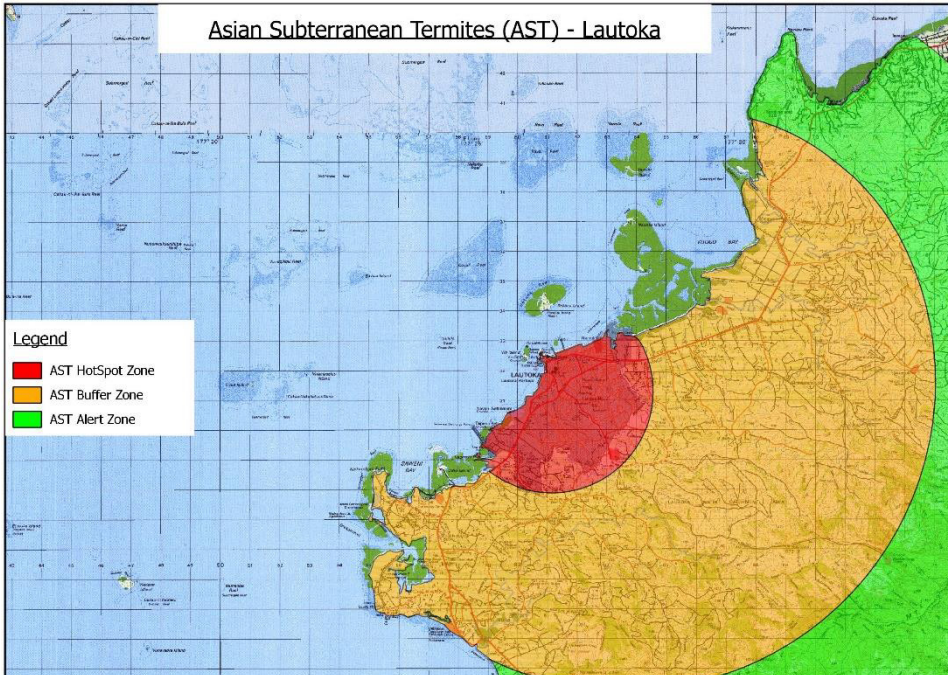

PART 2 — INFESTED ZONES IN VANUA LEVU