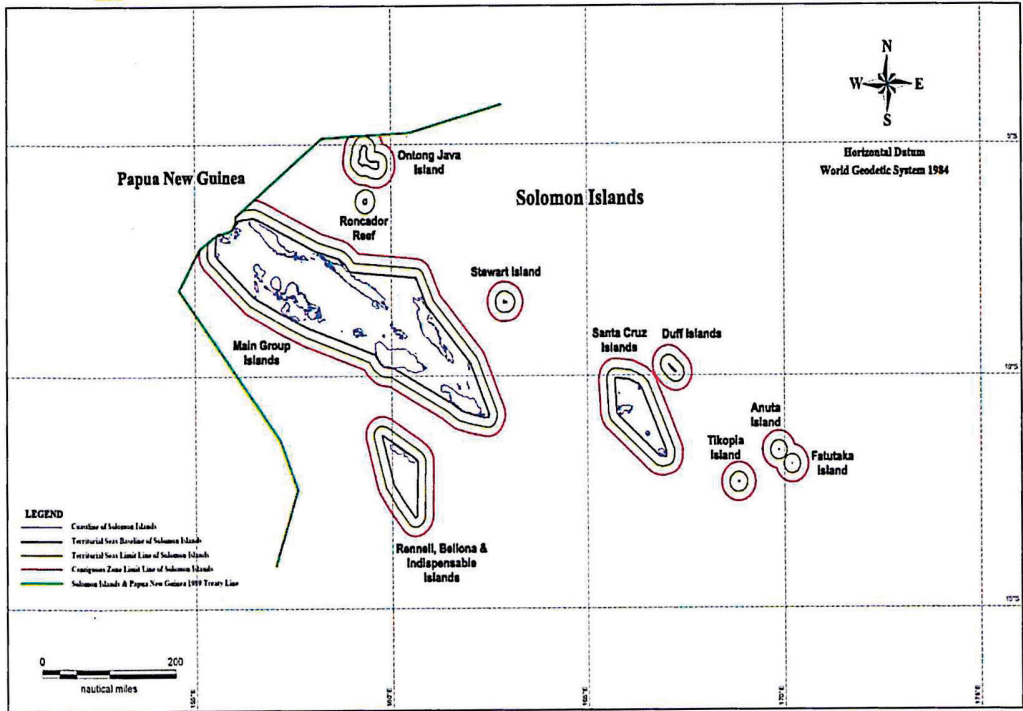

SCHEDULE 2

ILLUSTRATIVE CHART

Solomon Islands Territorial Seas and Contiguous Zone Maritime Limits

Drawn by: DDAI